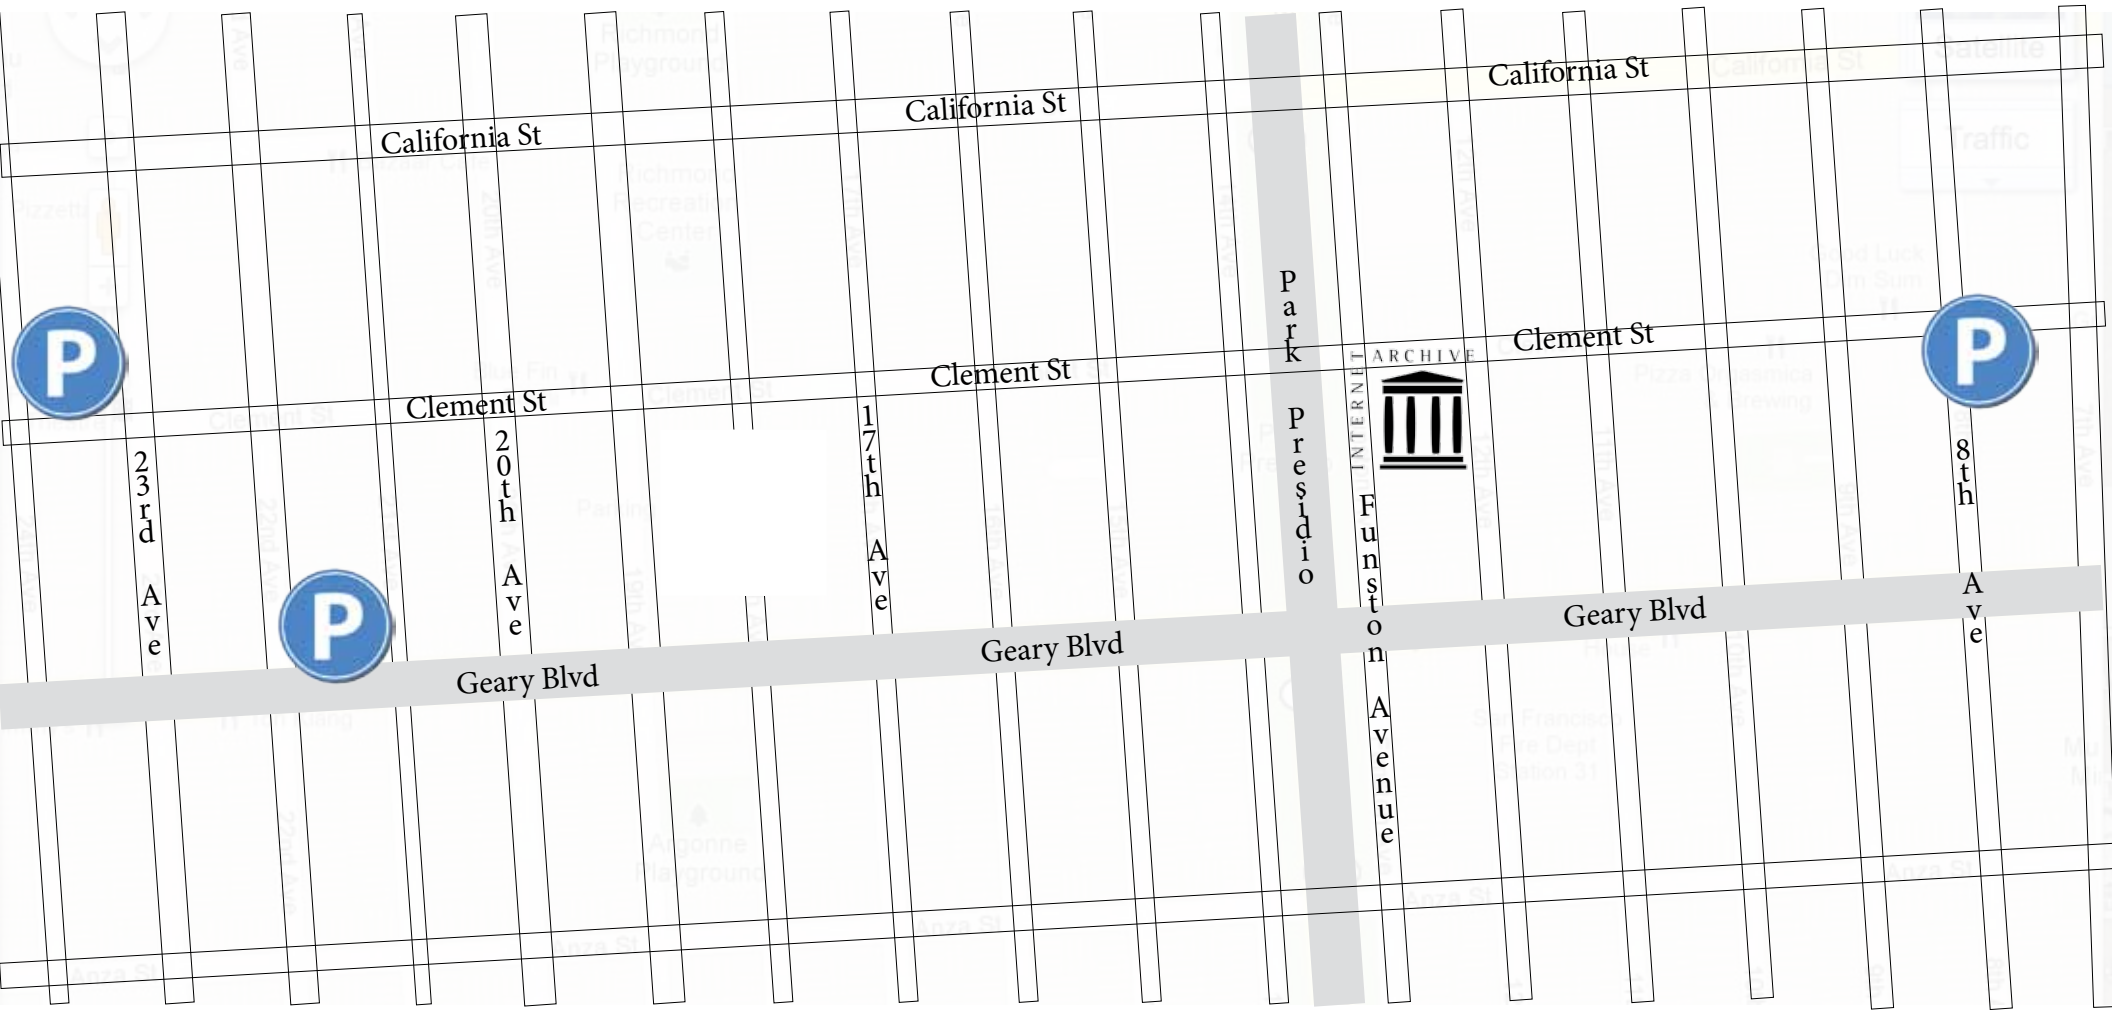

Parking areas near The Internet Archive

300 Funston Ave
SF 94118
415.561.6767

2250 Clement St

5742 Geary Blvd

335 18th Ave

332 8th Ave